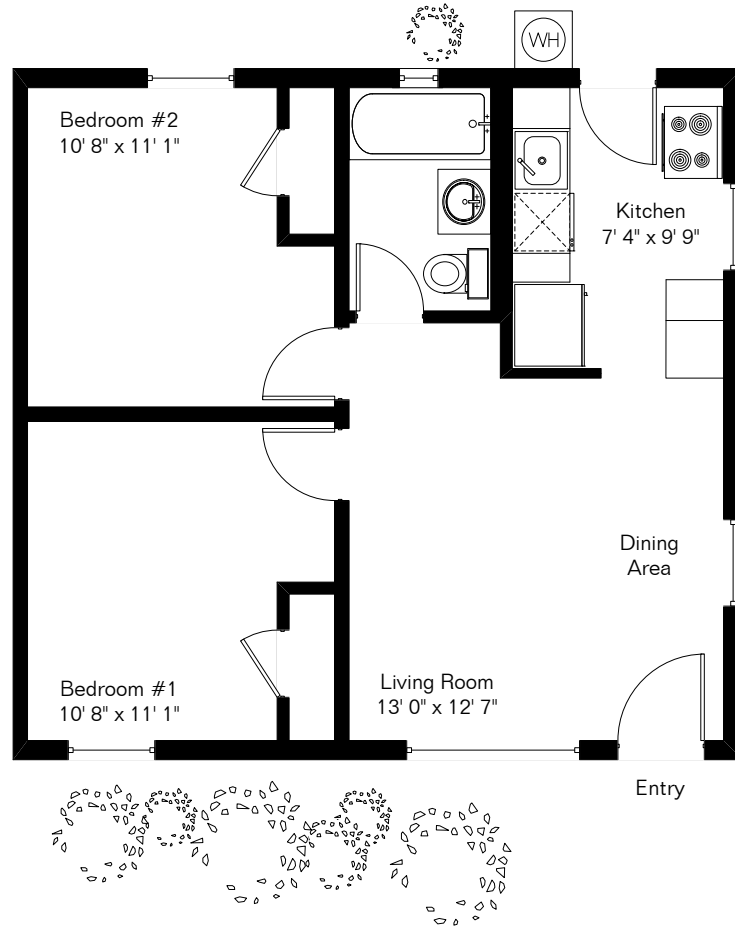

The square footages and room size information are deemed to be reliable but are not guaranteed and should be independently verified. This drawing is for marketing purposes only.

# 2720 N Warren Ave

Living Area 602 Sq Ft

Drawn From Model Plan September 2006

0 ft. 3 ft. 5 ft. 10 ft.

Copyright 2021 Floor Plans First! LLC  
All Rights Reserved.

Floor Plans First!  
See the Floor Plan First!  
FloorPlansFirst.com™  
(520) 881-1500